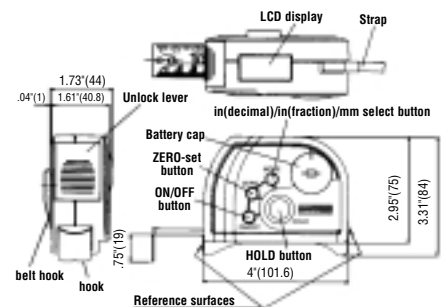

Dimensions: inch(mm)