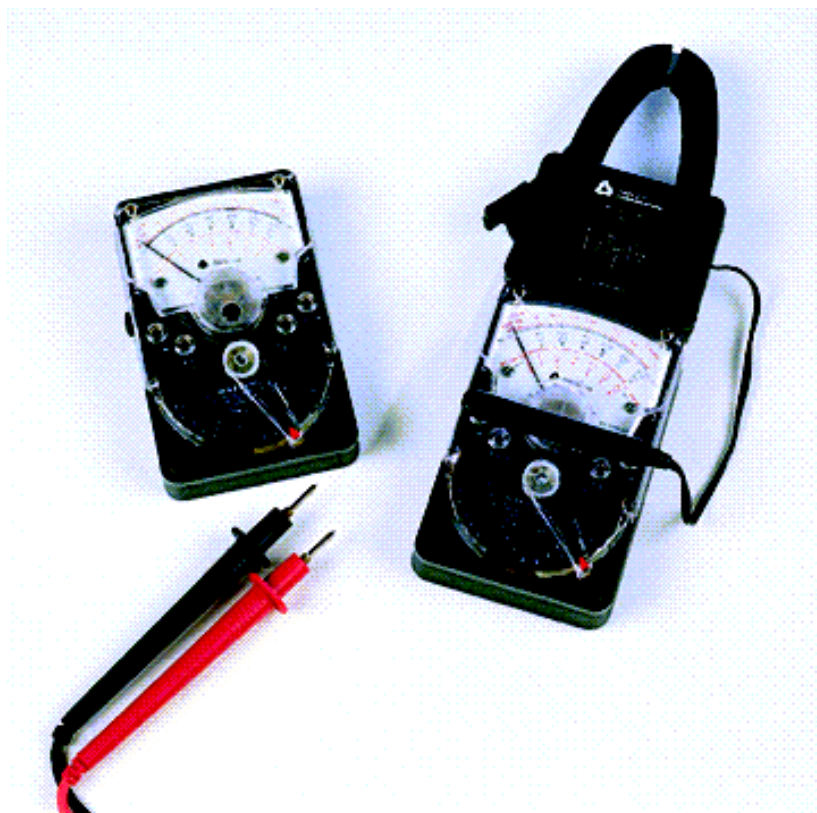

### Model 310-C

The Model 310 Series is the favorite hand-held Analog VOM in the Maintenance and Telecommunications field.

- ▶ 18 Ranges
- ▶ 5 DC Voltage Ranges
- ▶ 5 AC Voltage Ranges
- ▶ 4 DC Current Ranges
- ▶ 4 Resistance Ranges
- ▶ Polarity Reversing Switch
- ▶ Drop Resistant High-Impact Case
- ▶ Diode Overload Protection with fused Resistance Ranges
- ▶ Single Enclosed Range Switch

## Specifications

<b>DC VOLTAGE:</b>	RANGES: 0-3, 12, 60, 300, 600, (20,000 Ohms per Volt) ACCURACY: $\pm 3\%$ of Full Scale	<b>AC VOLTAGE:</b>	RANGES: 0-3, 12, 60, 300, 600 (15,000 Ohms per Volt) ACCURACY: $\pm 4\%$ of Full Scale
<b>RESISTANCE:</b>	RANGES: 0-20K Ohms, 200K Ohms, 2M Ohms, 20M Ohms (200 Ohms center scale on lowest range) ACCURACY: $\pm 3\%$ of Scale Length	<b>DC CURRENT:</b>	RANGES: 600uA, 6mA, 60mA, 600mA MAX. VOLTAGE DROP: 330mV ACCURACY: $\pm 3\%$ of Full Scale
<b>DIMENSIONS:</b>	2 3/4" x 1 5/16" x 4 1/4" (70mm x 33.5mm x 108mm)	<b>BATTERIES:</b>	(1) 15V NEDA #220, (1) 1.5V NEDA #910F and 12V #23A
<b>SHIPPING WEIGHT:</b>	2 lbs. (1kg.)	<b>ACCESSORIES INCLUDE:</b>	42" safety test leads, screw-on insulated alligator clips, batteries and instruction manual.