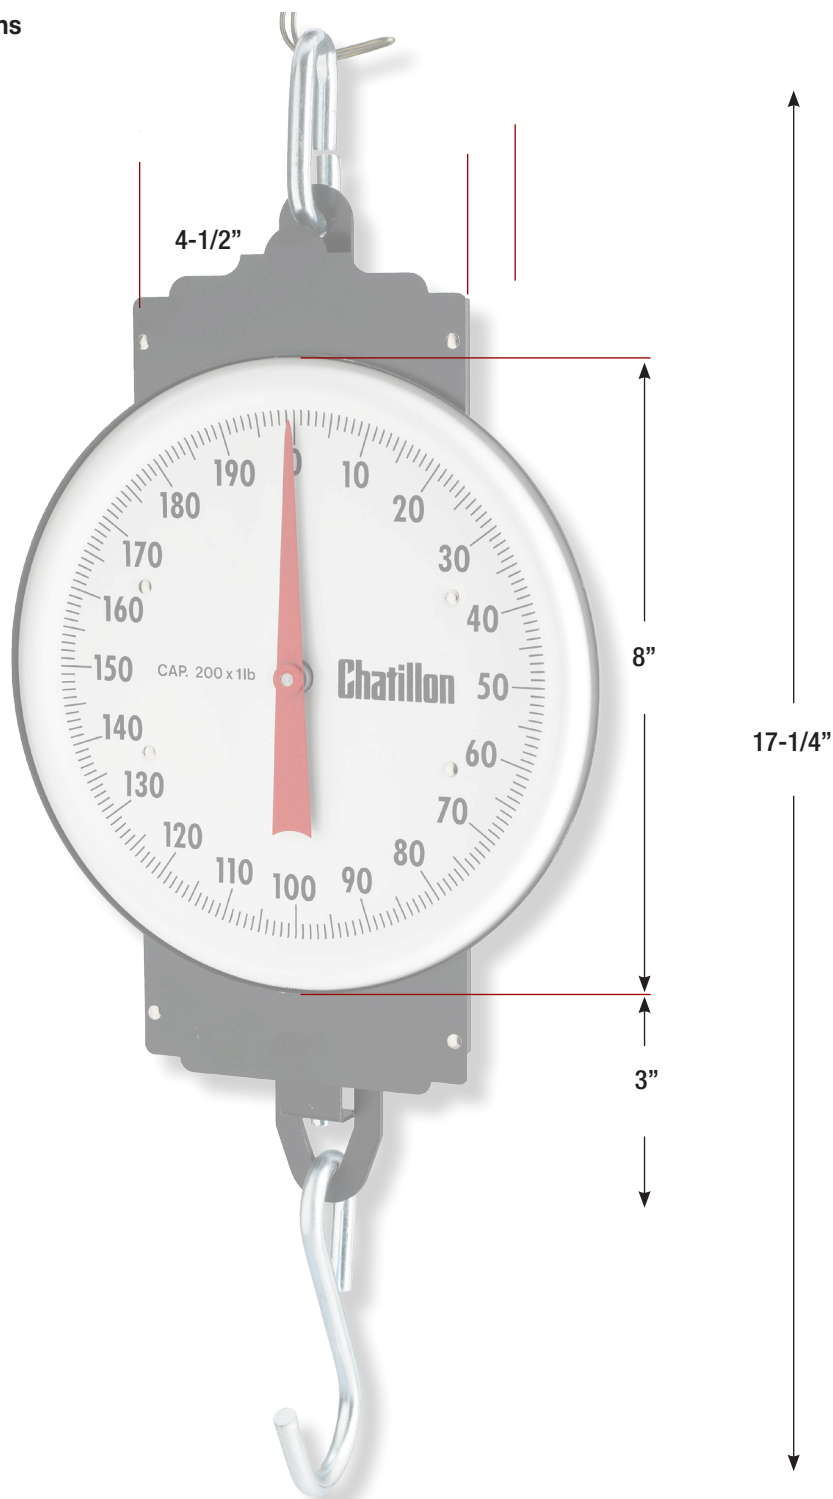

Specifications

- **Accuracy:** ±1 Graduation
- **Safe Overload:** 105% of rated capacity
- **Ultimate Overload:** 125% of Rated Capacity
- **Display:** Single Reading
- **Operating Temperature:** 32° to 104°F (0° to 40°C)
- **Storage Temperature:** -4° to 104°F (-20° to 40°C)
- **Instrument Weights:** 4 lbs (2 kg)
- **Shipping Weight:** 6 lbs (3 kg)

Note: Weights are approximate.

Standard Accessories

- Top Holding Loop
- Bottom Hook

Dimensions

UK

Tel +44 (0)1243 833 370
uk-far.general@ametek.co.uk

France

Tel +33 (0)1 30 68 89 40
general.lloyd-instruments@ametek.fr

Germany

Tel +49 (0)2159 9136 510
info.mct-de@ametek.de

Denmark

Tel +45 4816 8000
ametekdk@ametek.com

USA

Florida
Tel +1 (727) 538 6000
chatillon.fl-lar@ametek.com

California
Tel +1 (800) 444 1850
sales@crystalengineering.net

India

Tel +91 22 2836 4750
ametekdk@ametek.com

Singapore

Tel +65 6484 2388
ametekdk@ametek.com

China

Shanghai
Tel +86 21 5868 5111

Beijing
Tel +86 10 8526 2111

Guangzhou
Tel +86 20 8363 4768
lloyd@ametek.com.cn